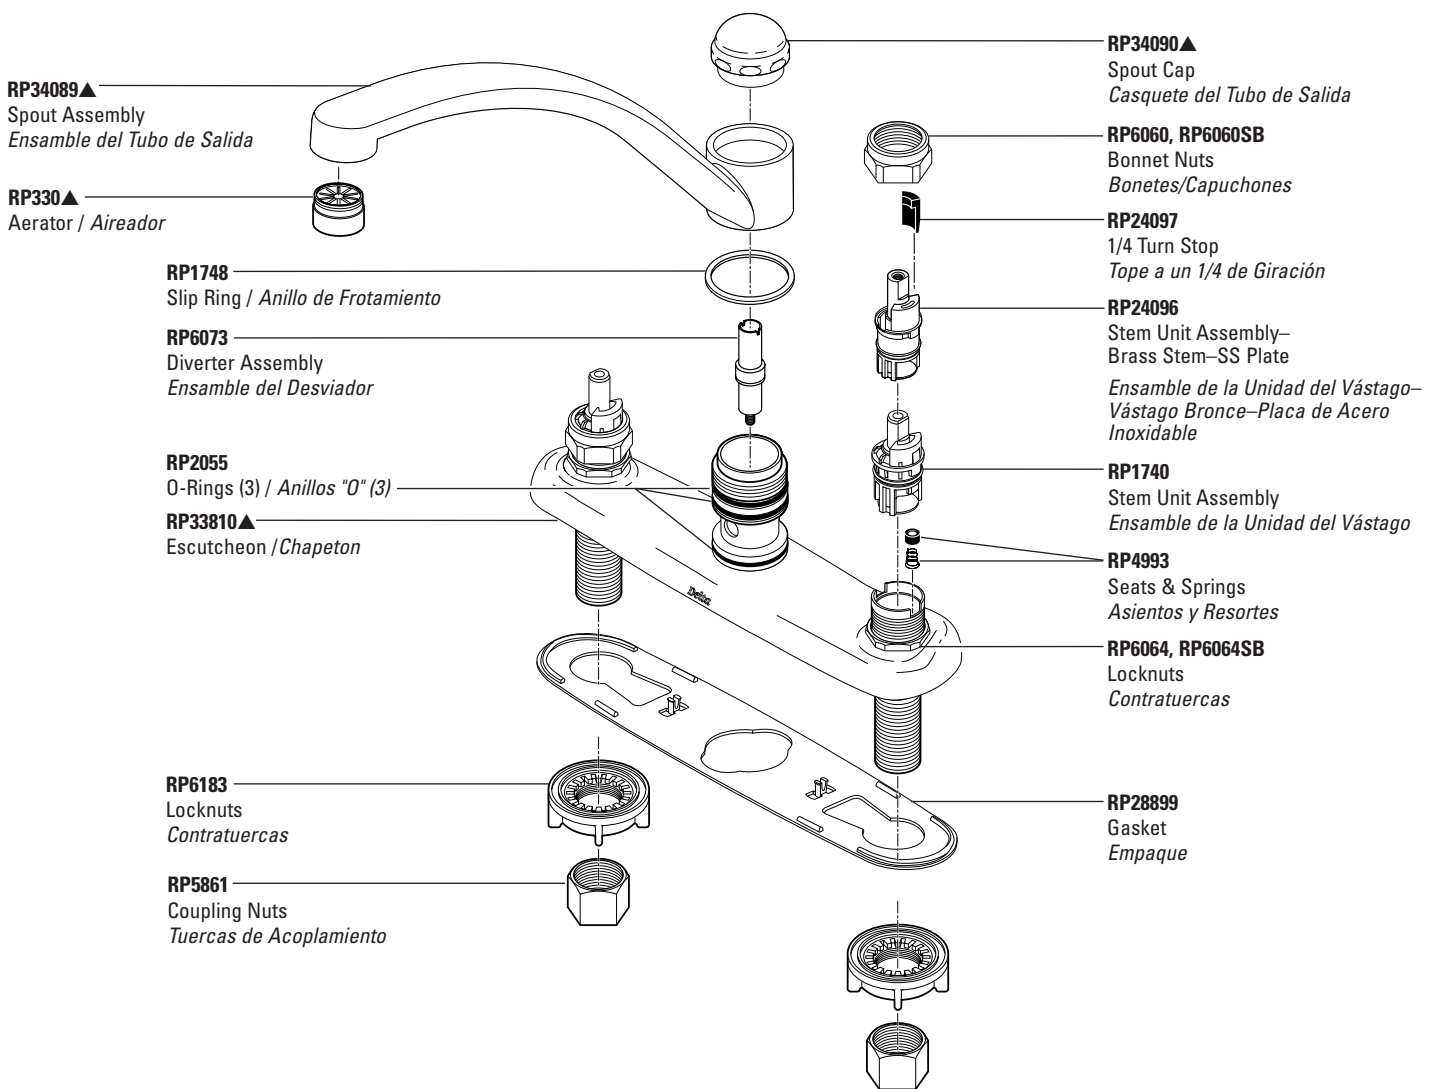

Two Handle Kitchen Faucets

LLaves de Dos Manijas para Fregaderos

Signature® Series Models/Modelos 2100, 2102, 2400 & 2402 Series

SERIES/SERIES 2400 & 2402 – Quick-Snap®

For non Quick-Snap® faucet models manufactured BEFORE September 2002, see page 34 for Vegetable Sprayers.

Para ver los modelos de llaves de agua sin Quick-Snap® fabricados ANTES de Septiembre 2002, vea la página 34 de Rociadores para Vegetales.

Refer to page 44 for handles. / Para manijas referirse a la página 44.

Two Handle Kitchen Faucets

LLaves de Dos Manijas para Fregaderos

Signature® Series Models/Modelos 2140* & 2440* Series

SERIES/SERIES 2440 – Quick-Snap®

For non Quick-Snap® faucet models manufactured BEFORE September 2002, see page 34 for Vegetable Sprayers.

Innovations® Series Models/Modelos 2180* & 2480* Series

KITCHEN

SERIES / SERIES 2480 – Quick-Snap®

Refer to page 44 for handles. / Para manijas refierase a la pagina 44.