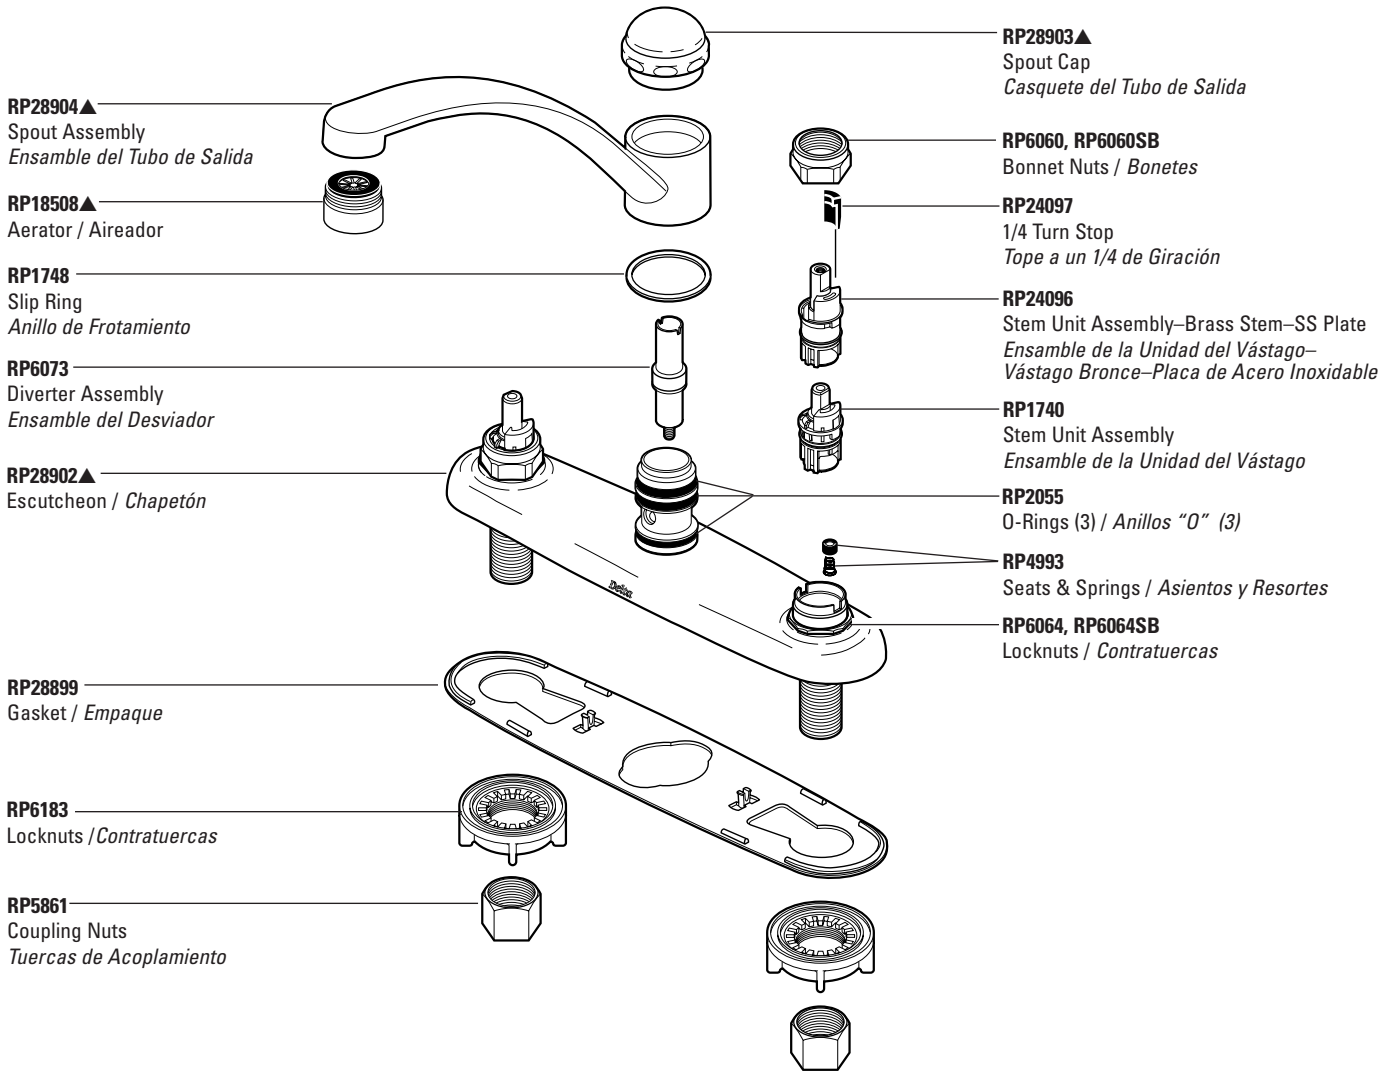

Two Handle Kitchen Faucets

LLaves de Dos Manijas para Fregaderos

Signature® Series Models/Modelos 2100, 2102, 2400 & 2402 Series

SERIES/SERIES 2400 & 2402 – Quick-Snap®

For non Quick-Snap® faucet models manufactured BEFORE September 2002, see page 34 for Vegetable Sprayers.

Para ver los modelos de llaves de agua sin Quick-Snap® fabricados ANTES de Septiembre 2002, vea la página 34 de Rociadores para Vegetales.

Refer to page 44 for handles. / Para manijas referirse a la página 44.

Two Handle Kitchen Faucets

LLaves de Dos Manijas para Fregaderos

Signature® Series Models/Modelos 2140* & 2440* Series

SERIES/SERIES 2440 – Quick-Snap®

For non Quick-Snap® faucet models manufactured BEFORE September 2002, see page 34 for Vegetable Sprayers.

Innovations® Series Models/Modelos 2180* & 2480* Series

KITCHEN

SERIES / SERIES 2480 – Quick-Snap®

Refer to page 44 for handles. / Para manijas refierase a la pagina 44.